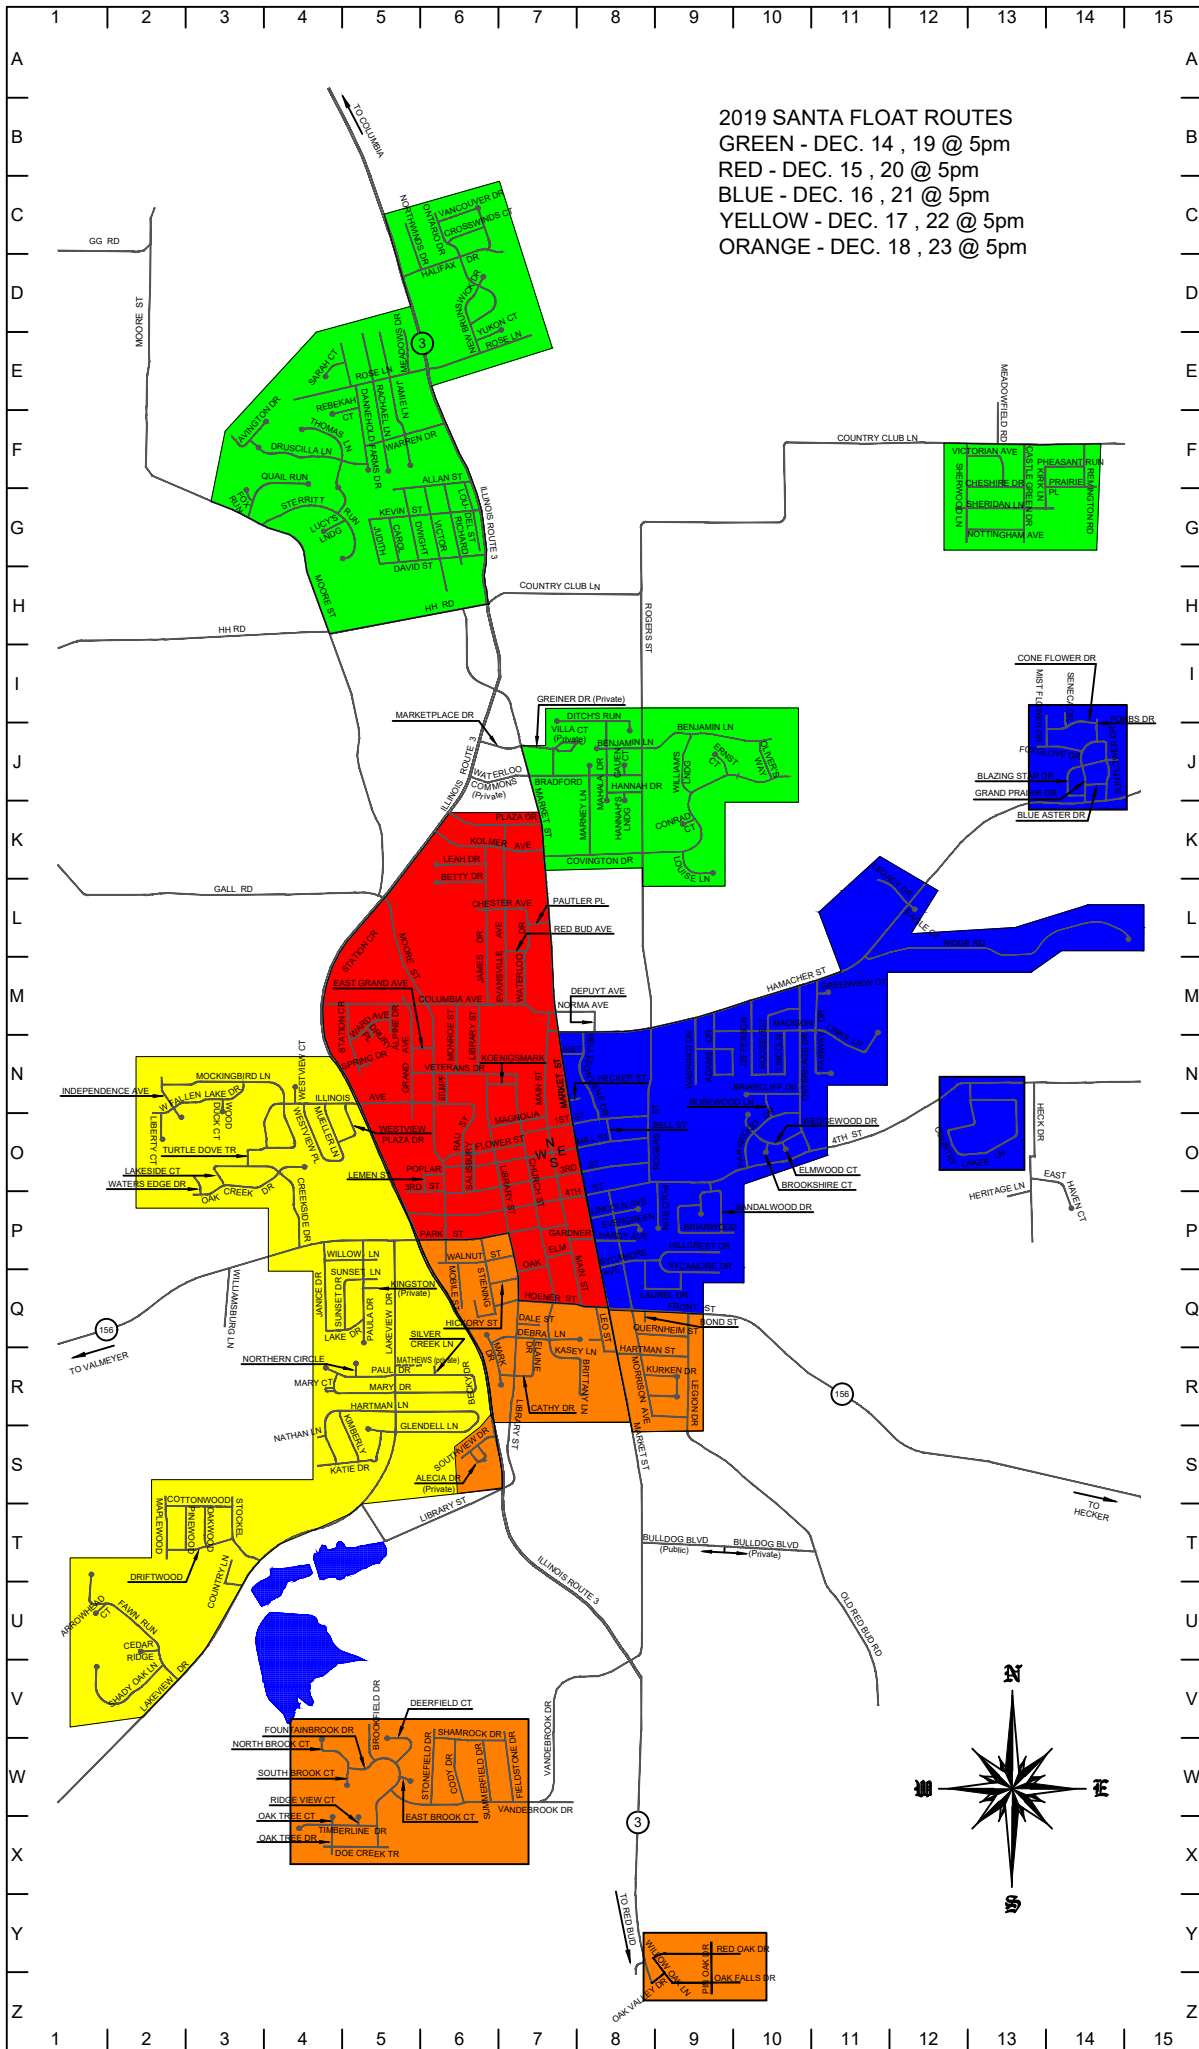

2019 SANTA FLOAT ROUTES
 GREEN - DEC. 14, 19 @ 5pm
 RED - DEC. 15, 20 @ 5pm
 BLUE - DEC. 16, 21 @ 5pm
 YELLOW - DEC. 17, 22 @ 5pm
 ORANGE - DEC. 18, 23 @ 5pm

A
B
C
D
E
F
G
H
I
J
K
L
M
N
O
P
Q
R
S
T
U
V
W
X
Y
Z

A
B
C
D
E
F
G
H
I
J
K
L
M
N
O
P
Q
R
S
T
U
V
W
X
Y
Z

1
2
3
4
5
6
7
8
9
10
11
12
13
14
15

1
2
3
4
5
6
7
8
9
10
11
12
13
14
15