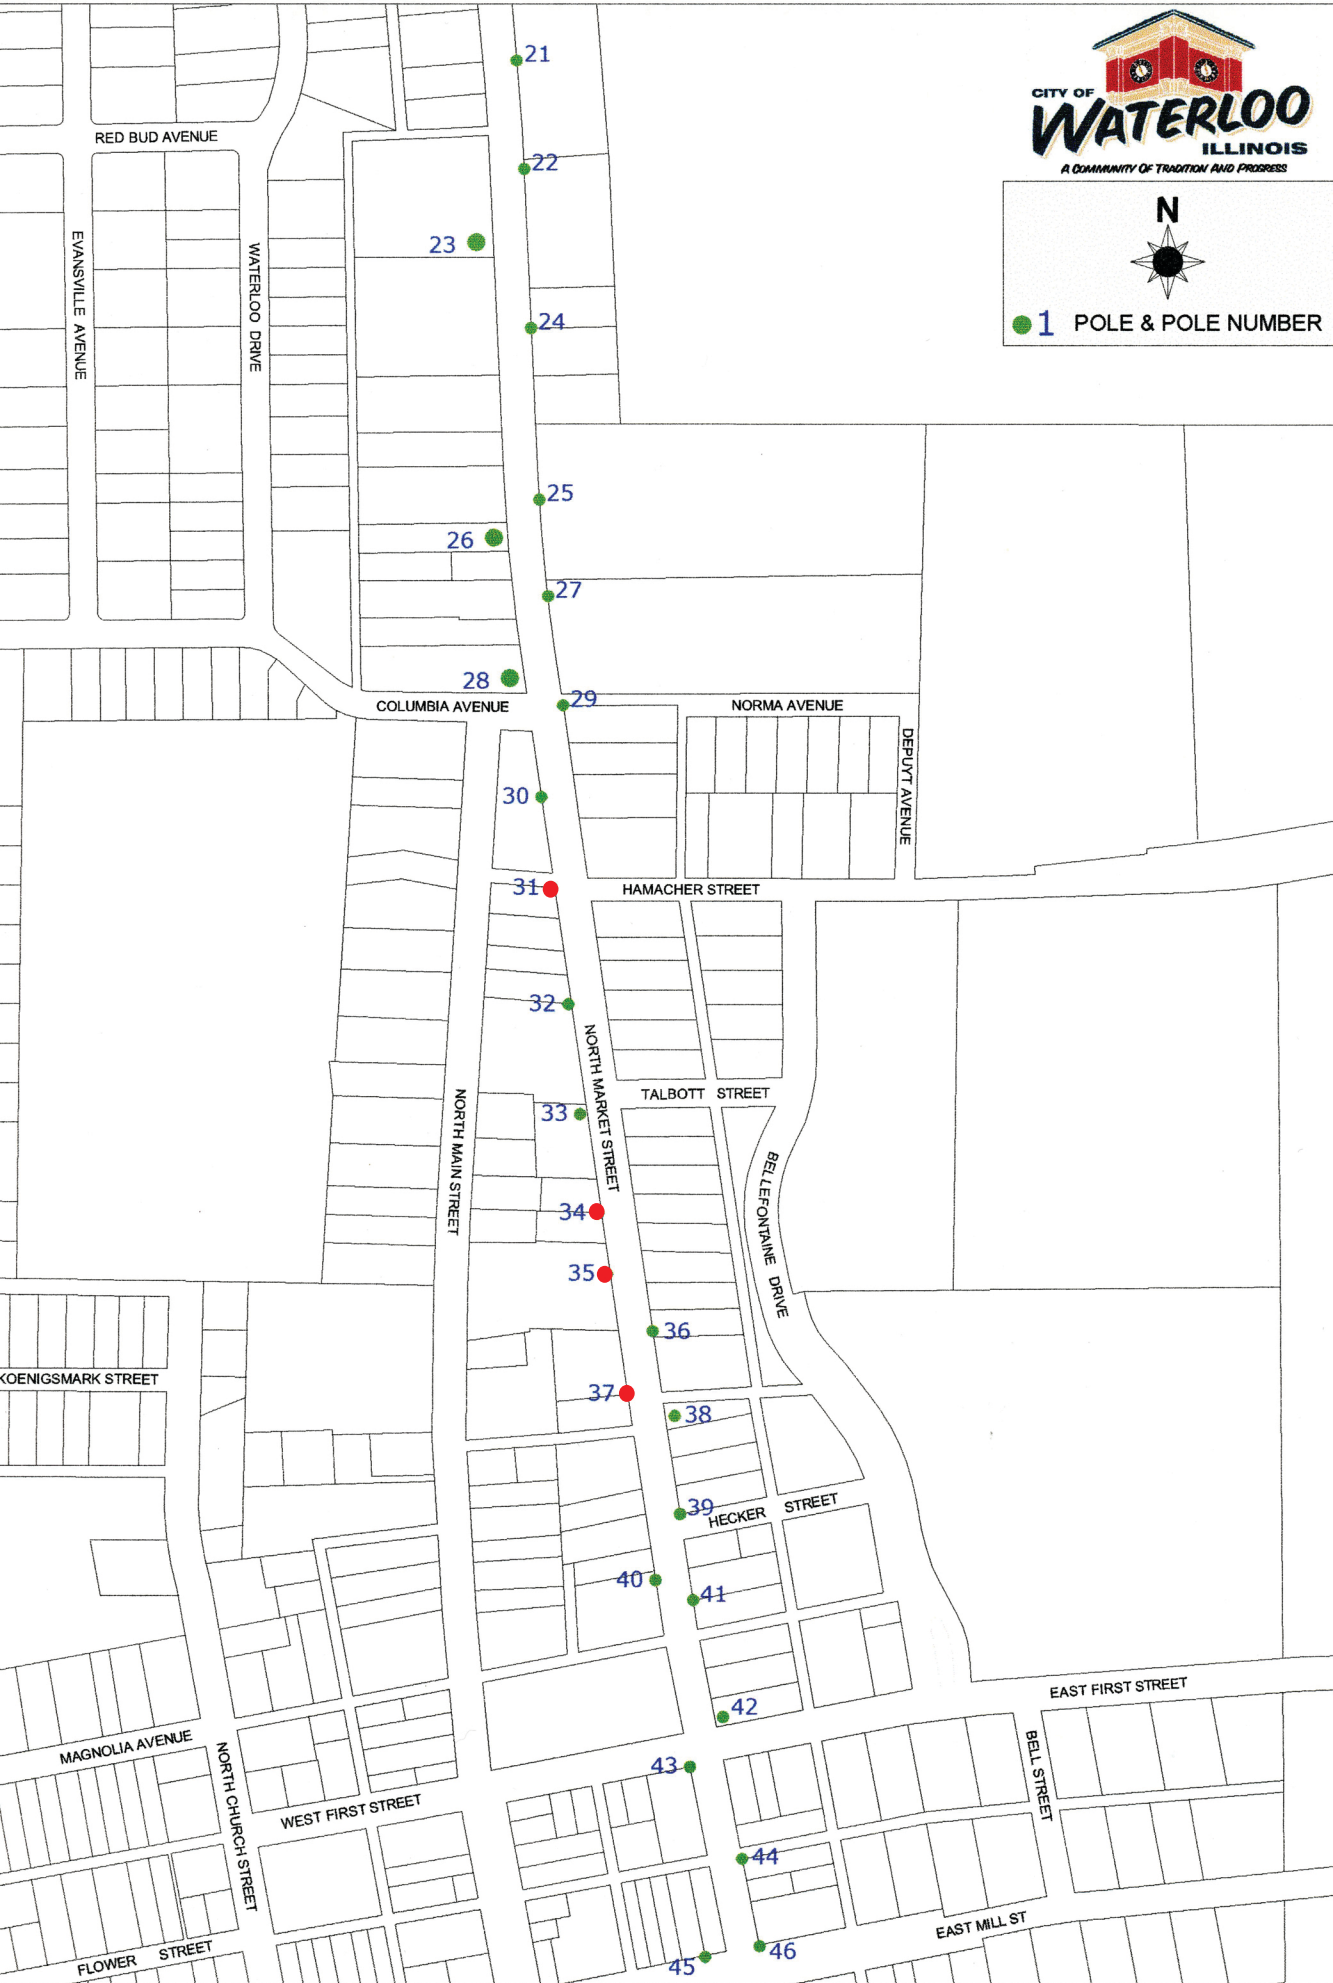

● 1 POLE & POLE NUMBER

BANNERS - MID WATERLOO