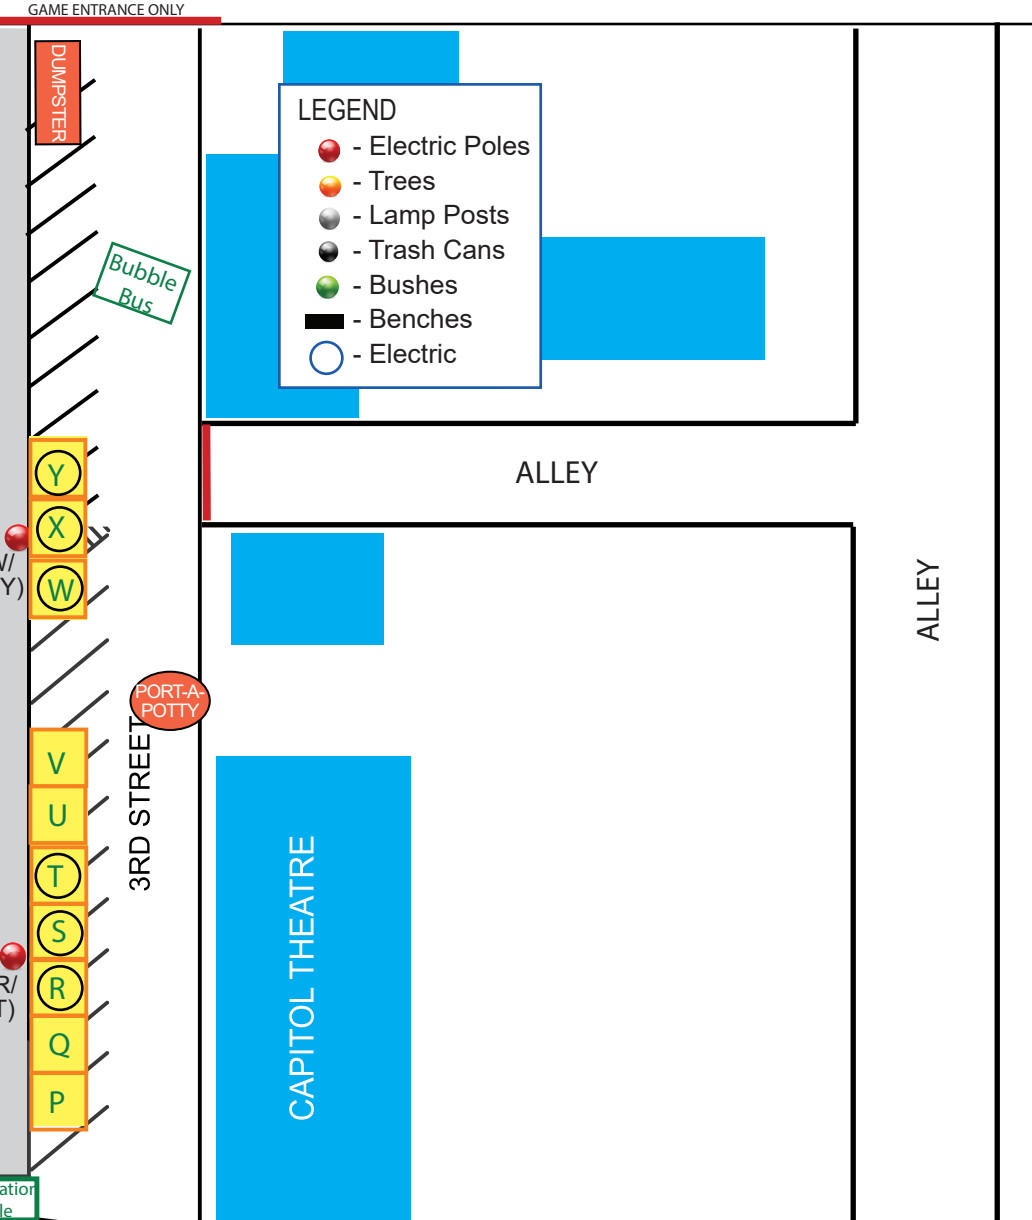

LEGEND

- - Electric Poles
- - Trees
- - Lamp Posts
- - Trash Cans
- - Benches
- - Electric

- Food & Beverage**
- Boy Scout Troop 323
 - Feather's Farm
 - Funnel Cakes
 - Gibault Men's Club BBQ
 - HNS Baked Goods
 - Kathy's Wings-N-Things
 - Kettle Corn
 - Kettle to the Metal
 - Living Millennially Coffee Bar
 - Lizzie Bobs Bakery
 - Mahalo Shaved Ice
 - Nothing Bundt Cakes
 - Oh Sugar Ice & Cream
 - Patti O' Girls Pork Rinds
 - Perfectly Pastry
 - Pretzel Pretzel
 - Soda/Water
 - SPPCS Athletic Booster Club
 - Sweet Treats