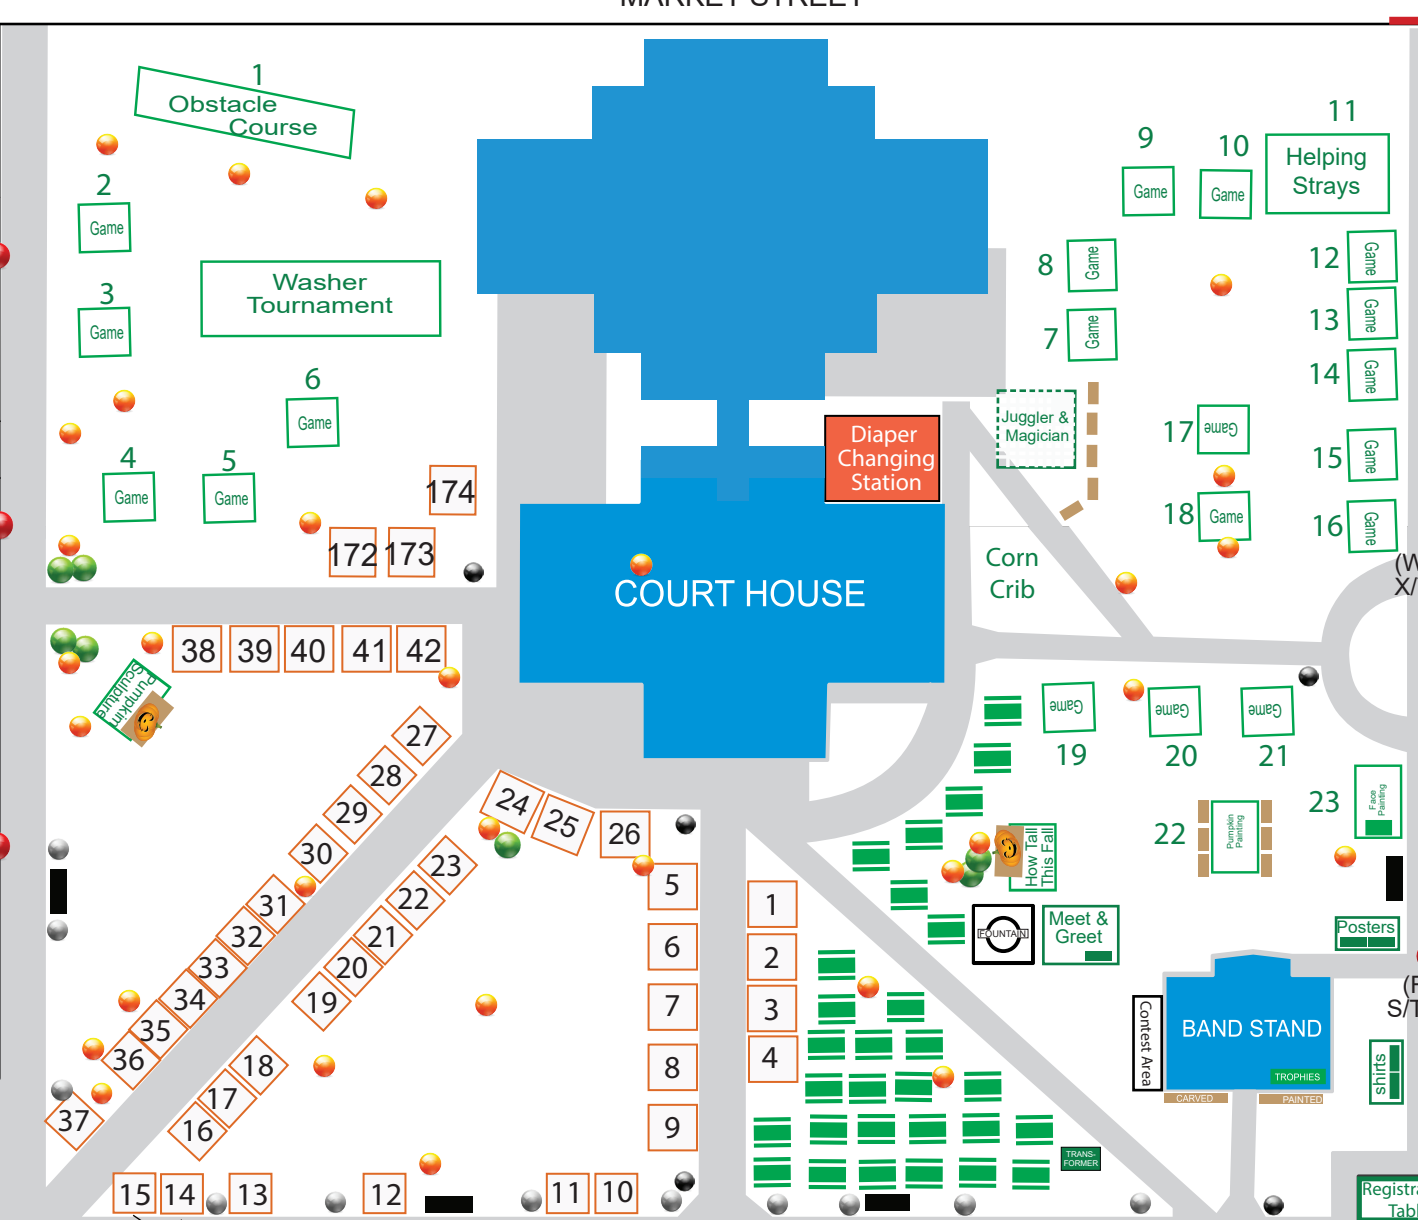

LEGEND

- - Electric Poles
- - Trees
- - Lamp Posts
- - Trash Cans
- - Benches
- - Electric

- Food & Beverage**
- Boy Scout Troop 323
 - Feather's Farm
 - Funnel Cakes
 - Gibault Men's Club BBQ
 - HNS Baked Goods
 - Kathy's Wings-N-Things
 - Kettle Corn
 - Kettle to the Metal
 - Living Millennially Coffee Bar
 - Lizzie Bobs Bakery
 - Mahalo Shaved Ice
 - Nothing Bundt Cakes
 - Oh Sugar Ice & Cream
 - Patti O' Girls Pork Rinds
 - Perfectly Pastry
 - Pretzel Pretzel
 - Soda/Water
 - SPPCS Athletic Booster Club
 - Sweet Treats